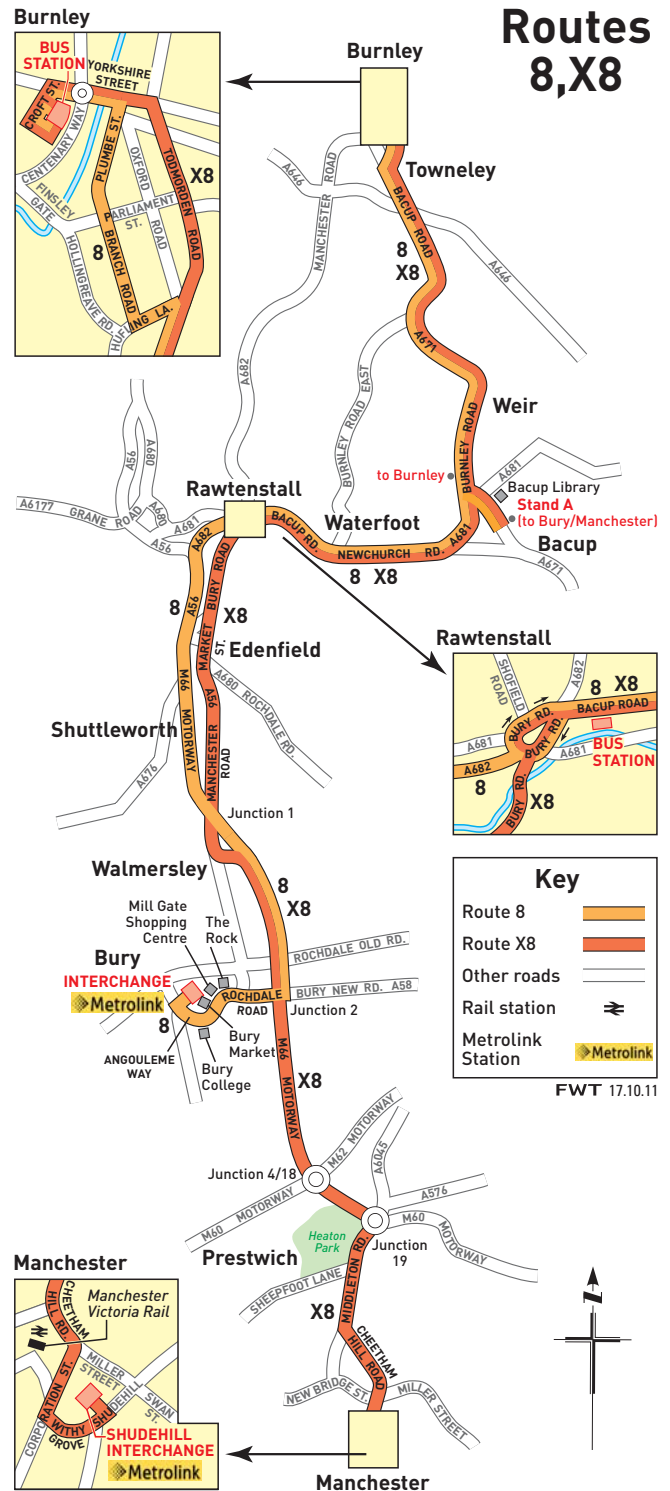

Customers from Weir and the Burnley Road area of Bacup will have the benefit of a direct service through to the facilities in the Rossendale Valley and Rawtenstall and connection to our Witch Way service. Of course those living in Waterfoot and the valley will have direct access through to Burnley and the rest of the Starship and Mainline routes to destinations such as Skipton, Keighley and Clitheroe.

New service X8 will offer both peak time and shopper express journeys from Burnley to Manchester via Weir, Bacup, Rawtenstall and Edenfield. These fast new journeys will use the faster Heaton Park route into Manchester City Centre terminating at Shudehill Interchange.

Stopping arrangements for Starship X8

Buses on Starship X8 will stop at all stops between Burnley and Shuttleworth (M66 junction), then running fast and direct along the M66 to Manchester, stopping only at Heaton Park Gates, Bowker Vale Metrolink, Urbis and Shudehill Interchange.

Getting around Manchester

By Tram

Alight from Starship X8 at Shudehill for great connections with the Metrolink tram network, to access other parts of the city.

By free MetroShuttle bus

The MetroShuttle 2 bus service runs every 10 minutes for most of the day and is free to use. Buses on MetroShuttle 2 link Shudehill with the Cathedral, Deansgate (for shopping), the Museum of Science & Industry and much more.

Routes 8, X8