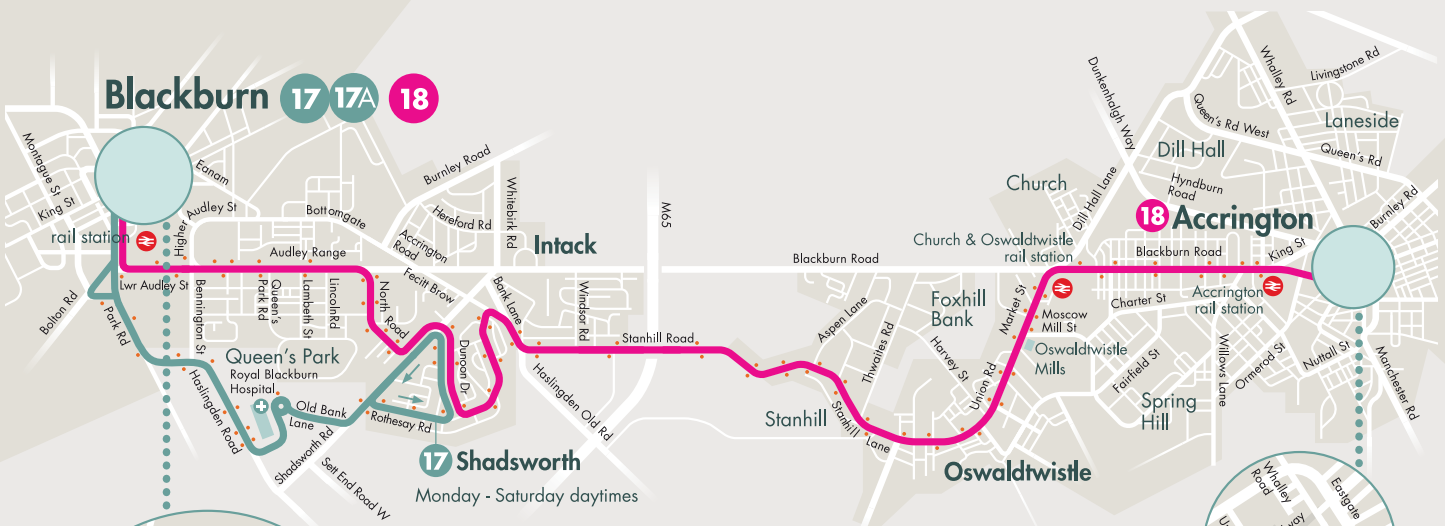

Summary timetable for all buses between Shadsworth Shops and Blackburn

Summary timetable for all buses between Blackburn and Shadsworth Shops

Mondays to Fridays

	Shadsworth Shops Dunoon Drive	Blackburn Boulevard
18	0632	0645
18	0702	0715
17	0710	0726
18	0725	0740
17	0740	0758
18	0759	0818
17	0820	0838
18	0836	0855
17	0840	0858
18	0906	0923
17	0915	0931
18	0933	0948
17	0945	1001
then at these mins past each hour		
18	55	10
17	15	31
18	25	40
17	45	01
until		
18	1525	1540
17	1545	1603
18	1601	1616
17	1615	1633
18	1633	1648
17	1645	1703
18	1703	1718
17	1715	1733
18	1733	1748
17	1745	1803
18	1803	1818
17	1814	1830
18	1833	1848
17A	1842	1854
17A	1942	1954
17A	2042	2054
17A	2142	2154

Sundays

	Shadsworth Shops Dunoon Drive	Blackburn Boulevard
17A	0942	0954
then every 60 minutes at		
17A	42	54
until		
17A	1842	1854

Mondays to Fridays

	Blackburn Boulevard (!)	Shadsworth Shops
18	0620	0633
18	0650	0703
17	0656	0710
18	0717	0730
18	0748	0801
17	0803	0820
18	0818	0831
17	0823	0840
18	0848	0901
17	0901	0915
then at these mins past each hour		
18	20	33
17	31	45
18	50	03
17	01	15
until		
17	1431	1445
18	1451	1504
17	1501	1515
18	1518	1532
17	1528	1545
18	1548	1602
17	1558	1615
18	1618	1632
17	1628	1645
17	1648	1702
18	1658	1715
17	1718	1732
18	1728	1745
18	1748	1802
17	1758	1814
18	1821	1834
17A	1833	1842
17A	1933	1942
17A	2033	2042
17A	2133	2142
17A	2233	2242

Sundays

	Blackburn Boulevard (!)	Shadsworth Shops
17A	0933	0942
then every 60 minutes at		
17A	33	42
until		
17A	1933	1942

SH - these journeys run during
school holidays only

stops in Blackburn town centre

- where to get on
- where to get off

spoton 17 follows a different route evenings & Sundays and is numbered spoton 17A

stops in Accrington town centre

- where to get on
- where to get off

This is the spoton 18 route on Saturdays