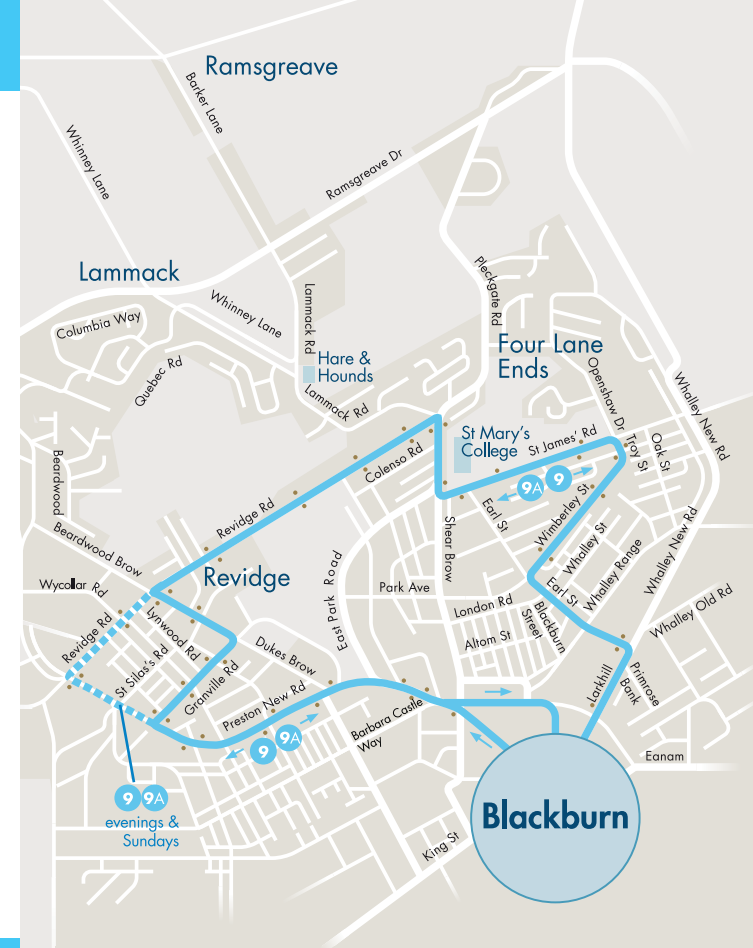

9 Blackburn - Revidge - Four Lane Ends - Earl Street - Blackburn

Mondays to Fridays

Blackburn Boulevard, Stand G	-	0816	0916	16	1416	1551	1616	1716	1830	2000	2200
Blackburn Ainsworth Street, Stop A4	-	0817	0917	17	1417	1552	1617	1717	1831	2001	2201
Blackburn Town Hall	-	0820	0920	20	1420	1555	1620	1720	1834	2004	2204
Revidge Road Billinge End	-	↓	↓	↓	↓	↓	↓	↓	1840	2010	2210
Revidge Dog Inn	0717	0827	0927	27	1427	1602	1627	1727	↓	↓	↓
Four Lane Ends Lammack Road	0721	0831	0931	31	1431	1606	1631	1731	1843	2013	2213
Earl Street London Road	0727	0837	0937	37	1437	1612	1637	1737	1848	2018	2218
Blackburn Ainsworth Street	0736	0846	0946	46	1446	1621	1646	1746	1856	2026	2226

this journey runs during school holidays only

most journeys continue beyond Ainsworth Street to the Boulevard

Saturdays

Blackburn Boulevard, Stand G	0816	16	1716	1830	2000	2200	1000	1200	1400	1600	1800
Blackburn Ainsworth Street, Stop A4	0817	17	1717	1831	2001	2201	1001	1201	1401	1601	1801
Blackburn Town Hall	0820	20	1720	1834	2004	2204	1004	1204	1404	1604	1804
Revidge Road Billinge End	↓	↓	↓	↓	1840	2010	2210	1010	1210	1410	1610
Revidge Dog Inn	0827	27	1727	↓	↓	↓	↓	↓	↓	↓	↓
Four Lane Ends Lammack Road	0831	31	1731	1843	2013	2213	1013	1213	1413	1613	1813
Earl Street London Road	0837	37	1737	1848	2018	2218	1018	1218	1418	1618	1818
Blackburn Ainsworth Street	0846	46	1746	1856	2026	2226	1026	1226	1426	1626	1826

Sundays

9A Blackburn - Earl Street - Four Lane Ends - Revidge - Blackburn

Mondays to Fridays

Blackburn Boulevard, Stand G	0746	0841	0946	46	1346	1446	1516	1646	1746	0846	46	1646
Blackburn Ainsworth Street, Stop A4	0747	0842	0947	47	1347	1447	1517	1647	1747	0847	47	1647
Earl Street London Road	0755	0850	0955	55	1355	1455	1525	1655	1755	0855	55	1655
Four Lane Ends Lammack Road	0801	0856	1001	01	1401	1501	1531	1701	1801	0901	01	1701
Revidge Dog Inn	0805	0900	1005	05	1405	1505	1535	1705	1805	0905	05	1705
Blackburn Ainsworth Street	0816	0911	1016	16	1416	1516	1546	1716	1816	0916	16	1716

this journey runs during school holidays only

these journeys run during school holidays only

most journeys continue beyond Ainsworth Street to the Boulevard